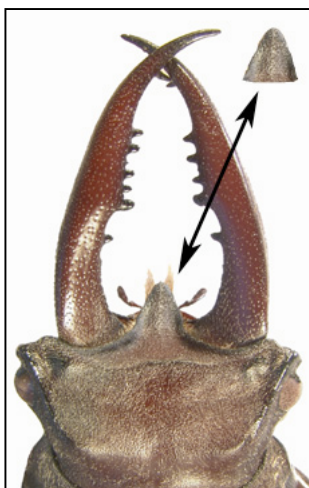

Fig. 1. Right ventral view of *L. capreolus*, female showing light brown femora with darker apices.

- 2(1). Labrum subtriangular with narrowly rounded apex in both sexes (Figs. 2-3). Male mandibles multidentate, always longer than head and prothorax combined.....***Lucanus elaphus* (Fabr.)**
- 2'. Labrum pentagonal or subrectangular, apex truncate in both sexes (Figs. 4-7). Male mandibles never longer than head and prothorax combined, multidentate or not.....**3**

Fig. 2. Head of male *L. elaphus* (dorsal view) with arrow showing labrum (inset to show shape).

Fig. 3. Head of female *L. elaphus* (dorsal view) with arrow showing labrum (inset to show shape).

Generic Guide to New World Scarab Beetles

- 3(2). Male mandibles usually multidentate. Labrum subquadrate in both sexes, length nearly subequal to width (Figs. 4-5). Central and eastern North America.....***Lucanus placidus* Say**
- 3'. Male mandible with 0-1 internal teeth. Labrum narrow, length less than 1/2 width (Figs. 6-7). Western North America (AZ, CO, NM, UT, and neighboring parts of México).....
..... ***Lucanus mazama* (LeConte)**

Fig. 4. Head of male *L. placidus* (dorsal view) with arrow showing labrum (labrum inset to show shape).

Fig. 5. Head of female *L. placidus* (dorsal view) with arrow showing labrum (labrum inset to show shape).