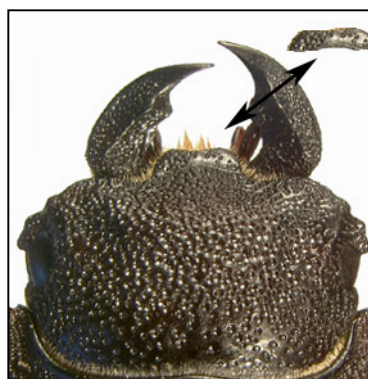

Fig. 1. Right ventral view of *L. capreolus*, female showing light brown femora with darker apices.

- 2(1). Labrum subtriangular with narrowly rounded apex in both sexes (Figs. 2-3). Male mandibles multidentate, always longer than head and prothorax combined.....***Lucanus elaphus* (Fabr.)**
- 2'. Labrum pentagonal or subrectangular, apex truncate in both sexes (Figs. 4-7). Male mandibles never longer than head and prothorax combined, multidentate or not.....**3**

Fig. 2. Head of male *L. elaphus* (dorsal view) with arrow showing labrum (inset to show shape).

Fig. 3. Head of female *L. elaphus* (dorsal view) with arrow showing labrum (inset to show shape).

Generic Guide to New World Scarab Beetles

Fig. 4. Head of male *L. placidus* (dorsal view) with arrow showing labrum (labrum inset to show shape).

Fig. 5. Head of female *L. placidus* (dorsal view) with arrow showing labrum (labrum inset to show shape).

Fig. 6. Head of male *L. mazama* (dorsal view) with arrow showing labrum (labrum inset to show shape).

Fig. 7. Head of female *L. mazama* (dorsal view) with arrow showing labrum (labrum inset to show shape).