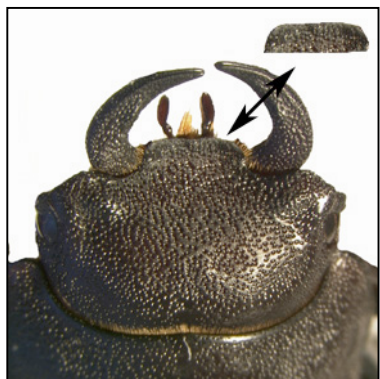

Fig. 2. Head of male *L. elaphus* (dorsal view) with arrow showing labrum (inset to show shape).

Fig. 3. Head of female *L. elaphus* (dorsal view) with arrow showing labrum (inset to show shape).

Generic Guide to New World Scarab Beetles

- 3(2). Male mandibles usually multidentate. Labrum subquadrate in both sexes, length nearly subequal to width (Figs. 4-5). Central and eastern North America.....***Lucanus placidus* Say**
- 3'. Male mandible with 0-1 internal teeth. Labrum narrow, length less than 1/2 width (Figs. 6-7). Western North America (AZ, CO, NM, UT, and neighboring parts of México).....
..... ***Lucanus mazama* (LeConte)**

Fig. 4. Head of male *L. placidus* (dorsal view) with arrow showing labrum (labrum inset to show shape).

Fig. 5. Head of female *L. placidus* (dorsal view) with arrow showing labrum (labrum inset to show shape).

Fig. 6. Head of male *L. mazama* (dorsal view) with arrow showing labrum (labrum inset to show shape).

Fig. 7. Head of female *L. mazama* (dorsal view) with arrow showing labrum (labrum inset to show shape).