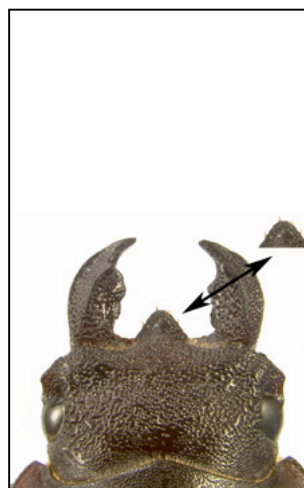

Fig. 1. Right ventral view of *L. capreolus*, female showing light brown femora with darker apices.

- 2(1). Labrum subtriangular with narrowly rounded apex in both sexes (Figs. 2-3). Male mandibles multidentate, always longer than head and prothorax combined.....***Lucanus elaphus* (Fabr.)**
- 2'. Labrum pentagonal or subrectangular, apex truncate in both sexes (Figs. 4-7). Male mandibles never longer than head and prothorax combined, multidentate or not.....**3**

Fig. 2. Head of male *L. elaphus* (dorsal view) with arrow showing labrum (inset to show shape).

Fig. 3. Head of female *L. elaphus* (dorsal view) with arrow showing labrum (inset to show shape).

Generic Guide to New World Scarab Beetles

- 3(2). Male mandibles usually multidentate. Labrum subquadrate in both sexes, length nearly subequal to width (Figs. 4-5). Central and eastern North America.....***Lucanus placidus* Say**
- 3'. Male mandible with 0-1 internal teeth. Labrum narrow, length less than 1/2 width (Figs. 6-7). Western North America (AZ, CO, NM, UT, and neighboring parts of México).....
..... ***Lucanus mazama* (LeConte)**

Fig. 4. Head of male *L. placidus* (dorsal view) with arrow showing labrum (labrum inset to show shape).

Fig. 5. Head of female *L. placidus* (dorsal view) with arrow showing labrum (labrum inset to show shape).